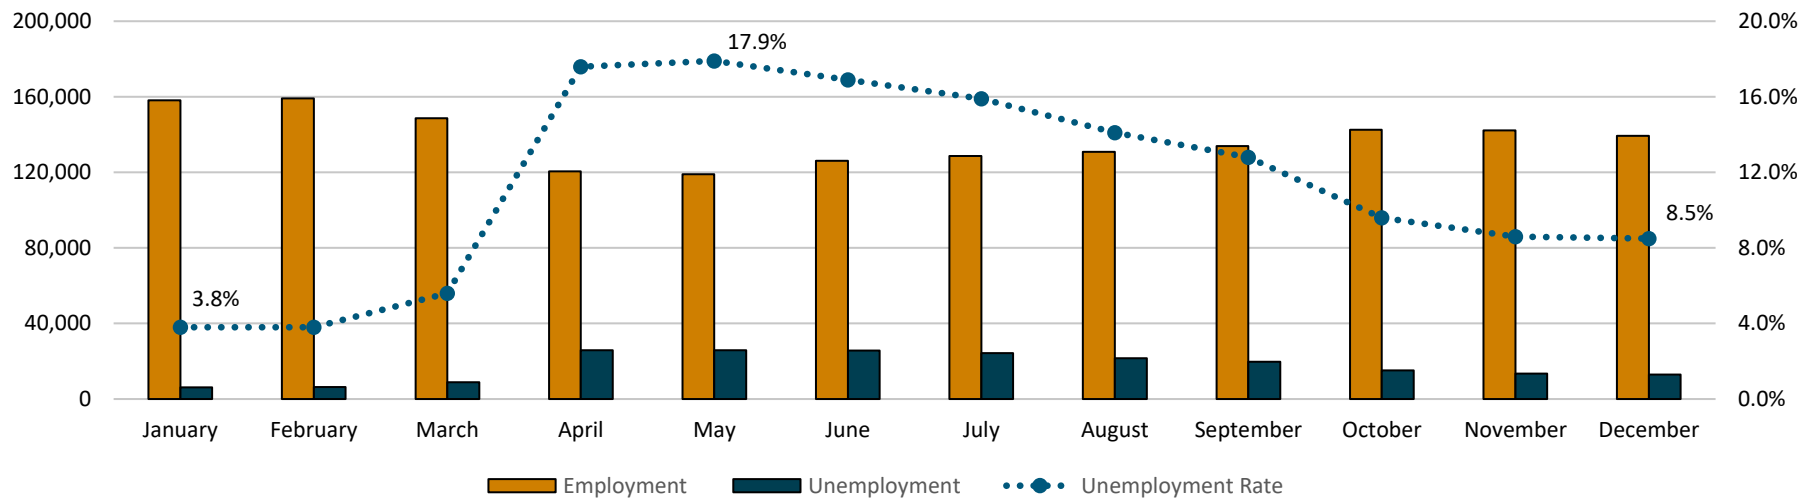

Dec LA County Industry Sectors Ranked by Employment Size¹

Unemployment Rate (%)²

Online Job Advertisements – December 2020 Help Wanted OnLine³

Top Employers

- City of Hope – 563
- Huntington Hospital Inc. – 109
- Cal Tech – 86
- Kaiser Permanente – 80
- Jet Propulsion Laboratory – 63
- Allied Universal – 42
- Ready Pac Foods, Inc– 41
- Nordstrom – 35
- Ready Pac – 35
- Union Station Homeless Svs - 35

Top Occupations

- Retail Salespersons – 215
- Registered Nurses - 202
- Medical Scientists, Except Epidemiologists – 186
- Sales Representatives, Wholesale and Mfg. – 158
- Managers, All Other – 134
- First-Line Supervisor of Retail Sales Workers - 119
- Medical and Health Services Managers – 110
- Security Guards – 104
- Customer Service Representatives –97
- Laborers and Freight, Stock, and Material Movers, Hand – 92

Top Cities

- Pasadena – 3,409
- Duarte – 1,144
- Arcadia – 778
- Monrovia – 588
- South Pasadena – 146
- Sierra Madre – 78

2020 Monthly Employment, Unemployment and Unemployment Rate⁴

2020 Total Initial Weekly Unemployment Insurance (UI) Claims by Demographic Characteristics⁵

Please note all demographic characteristics are self reported. Percentages are taken from total claims processed, excluding non-respondents. Initial UI claims include: new, transitional and additional UI claims.