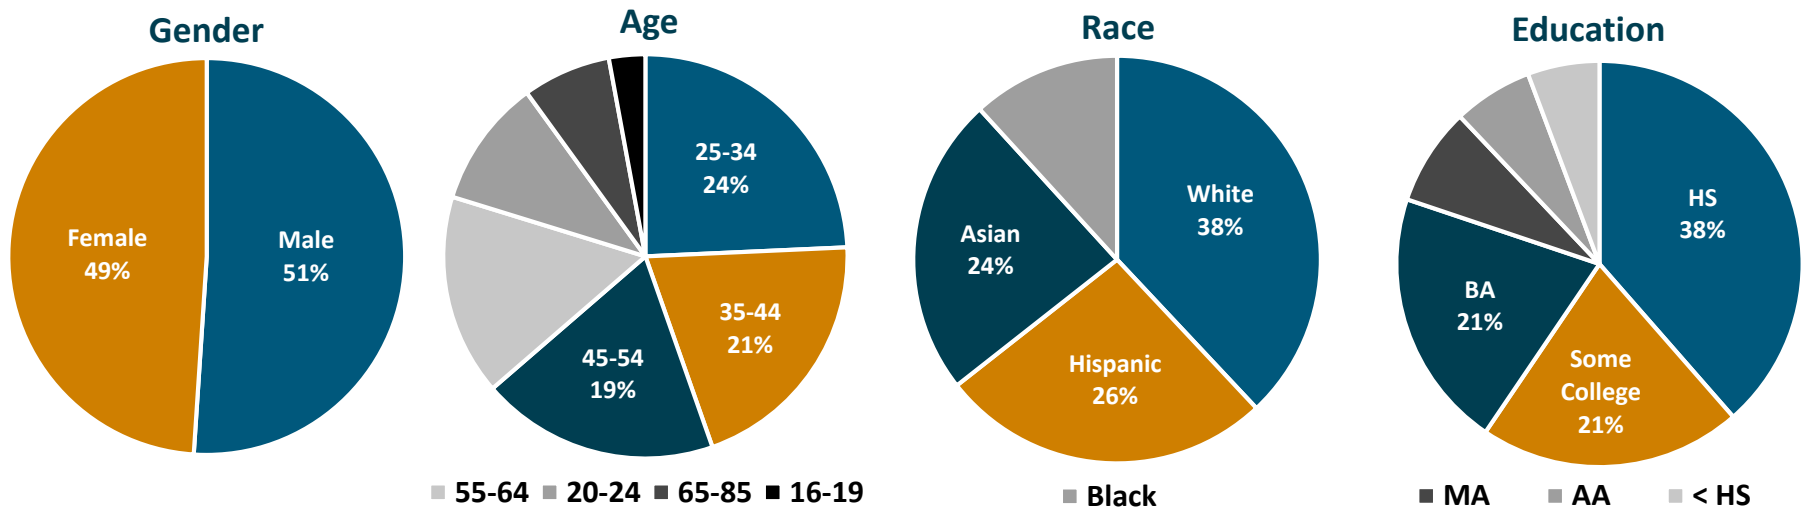

Top Occupations

- Retail Salespersons – 215
- Registered Nurses - 202
- Medical Scientists, Except Epidemiologists – 186
- Sales Representatives, Wholesale and Mfg. – 158
- Managers, All Other – 134
- First-Line Supervisor of Retail Sales Workers - 119
- Medical and Health Services Managers – 110
- Security Guards – 104
- Customer Service Representatives –97
- Laborers and Freight, Stock, and Material Movers, Hand – 92

Top Cities

- Pasadena – 3,409
- Duarte – 1,144
- Arcadia – 778
- Monrovia – 588
- South Pasadena – 146
- Sierra Madre – 78

2020 Monthly Employment, Unemployment and Unemployment Rate⁴

2020 Total Initial Weekly Unemployment Insurance (UI) Claims by Demographic Characteristics⁵

Please note all demographic characteristics are self reported. Percentages are taken from total claims processed, excluding non-respondents. Initial UI claims include: new, transitional and additional UI claims.