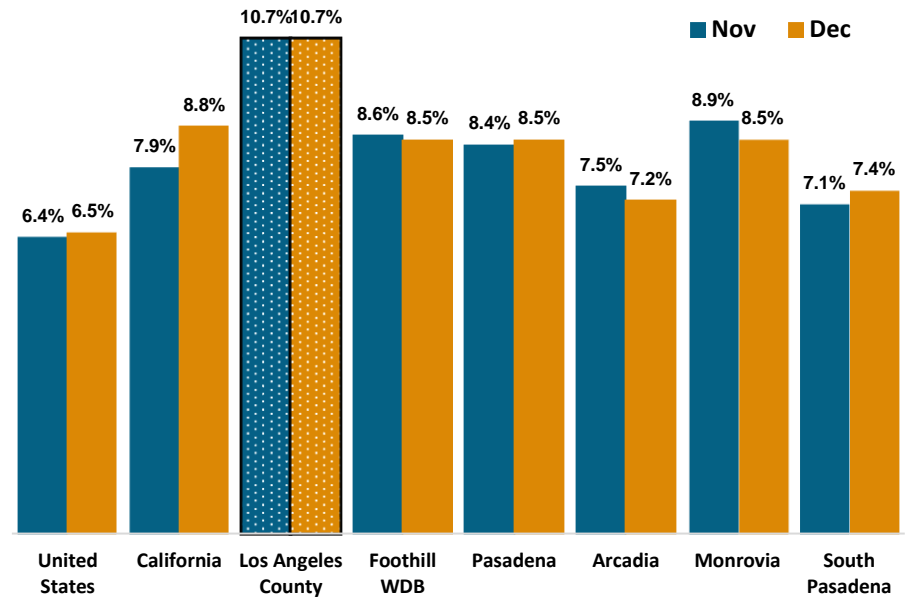

Dec LA County Industry Sectors Ranked by Employment Size¹

Unemployment Rate (%)²

Online Job Advertisements – December 2020 Help Wanted OnLine³

Top Employers

- City of Hope – 563
- Huntington Hospital Inc. – 109
- Cal Tech – 86
- Kaiser Permanente – 80
- Jet Propulsion Laboratory – 63
- Allied Universal – 42
- Ready Pac Foods, Inc– 41
- Nordstrom – 35
- Ready Pac – 35
- Union Station Homeless Svs - 35

Top Occupations

- Retail Salespersons – 215
- Registered Nurses - 202
- Medical Scientists, Except Epidemiologists – 186
- Sales Representatives, Wholesale and Mfg. – 158
- Managers, All Other – 134
- First-Line Supervisor of Retail Sales Workers - 119
- Medical and Health Services Managers – 110
- Security Guards – 104
- Customer Service Representatives –97
- Laborers and Freight, Stock, and Material Movers, Hand – 92

Top Cities

- Pasadena – 3,409
- Duarte – 1,144
- Arcadia – 778
- Monrovia – 588
- South Pasadena – 146
- Sierra Madre – 78

2020 Monthly Employment, Unemployment and Unemployment Rate⁴

2020 Total Initial Weekly Unemployment Insurance (UI) Claims by Demographic Characteristics⁵